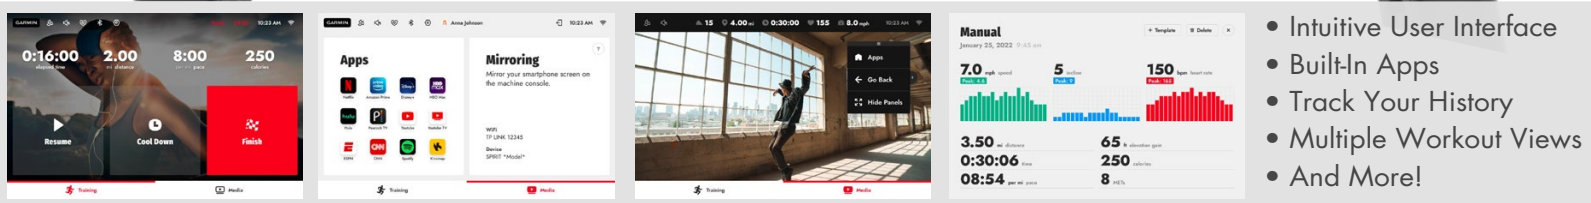

ENTERTAINMENT CONSOLE FEATURES:

- 15.6" TOUCHSCREEN
- SCREEN MIRRORING
- ENTERTAINMENT APPS
- NEWS APPS
- USB CHARGING PORT
- BLUETOOTH FTMS
- BUILT-IN SPEAKERS

XT685ENT TREADMILL

Enjoy thousands of miles uninterrupted with the newly designed XT685ENT. Elevate your training with the sleek charcoal metallic steel frame, spacious 22" x 60" running surface, reliable 4.0 HP PowerMax™ drive motor, and performance-oriented 15.6" ClearView+™ touchscreen. With a top speed of 12 MPH and 15 levels of incline, interval training is easier than ever – direct access speed and incline keys on the console and new rocker-style shifters conveniently located on the handrails enable fast changes on the go. Create custom programs or choose from a variety of preset options. Connect to your favorite 3rd-party apps and wireless headphones with built-in Bluetooth FTMS.

FEATURES

- Advanced 15.6" ClearView+™ touchscreen and swivel-tilt tablet holder
- Create your best workout with custom user profiles or choose from preset programs
- Screen mirror or stream from preloaded apps like Netflix, Disney+, HBO, and more
- New rocker-style speed and incline shifters for quick changes on the go
- 22" x 60" running surface and maintenance-free waxed deck for ultimate durability